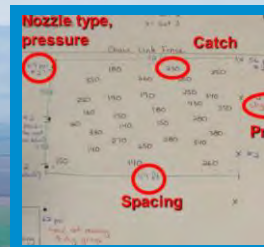

### What is the Mobile Irrigation Lab Program?

The CRCD MIL Program is staffed by irrigation specialists who will conduct an onsite assessment of your operation's irrigation system.

Review System

Collect Field Data

Analyze System Data

Provide Report